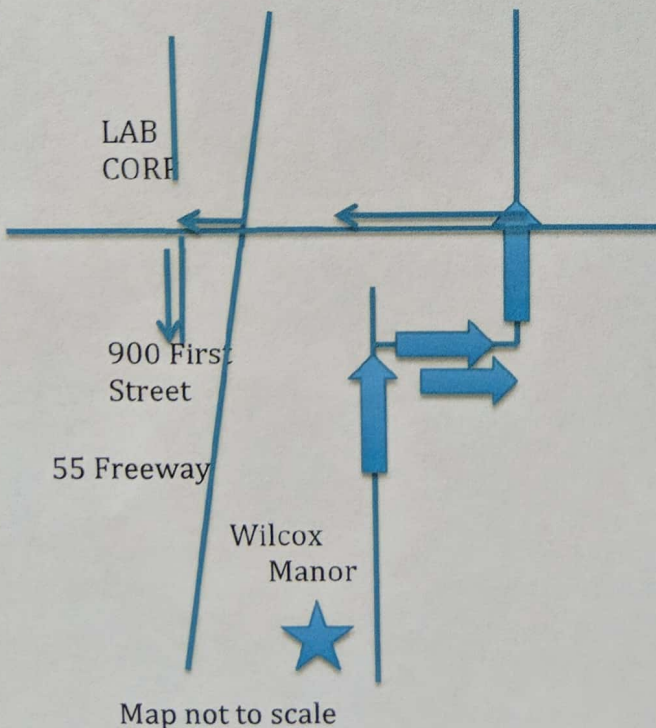

The parking lot is located on First Street and Tustin Avenue 900 E First Street, ~~Santa Ana~~ **Tustin**

You must park in this lot as no event parking is allowed on Pasadena Ave. The Lot is very nearby - to get there please go back the way you came - 1 block to 2nd St, Turn Right, Myrtle Turn Left, on First Street turn Left again - once you get to the stop light at Tustin Ave, turn Left into the parking lot - you will be directed to the rear of the property where you will park and await the shuttle - there is an attendant at the lot and 2 shuttles so waiting if at all should be brief.